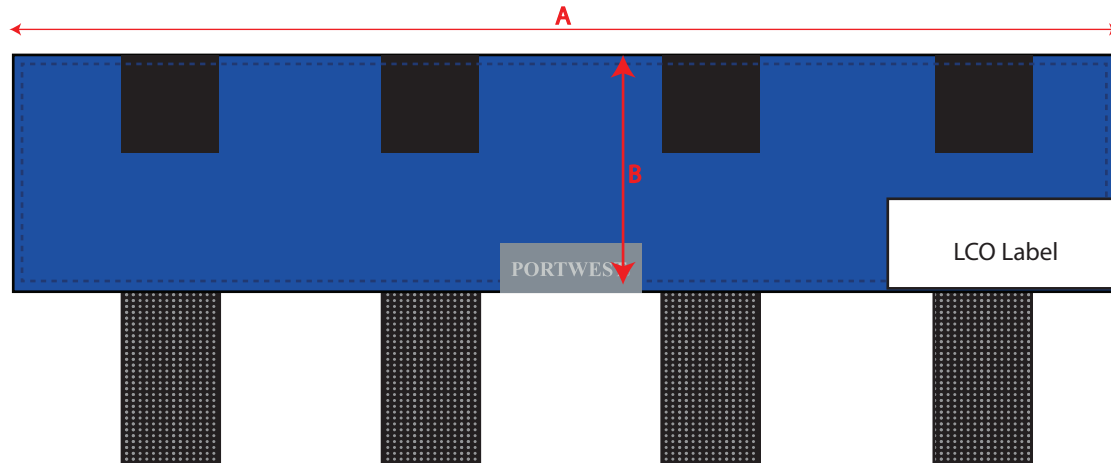

STYLE NO: CV07

DESCRIPTION: Cooling Helmet Sweatband

FABRIC: 100% Cotton 130g
Super Absorbent Fibres 160g

COLOUR: Blue

Size Chart - One size Fits all		
Length	A	25.5cm
Width	B	6.5cm